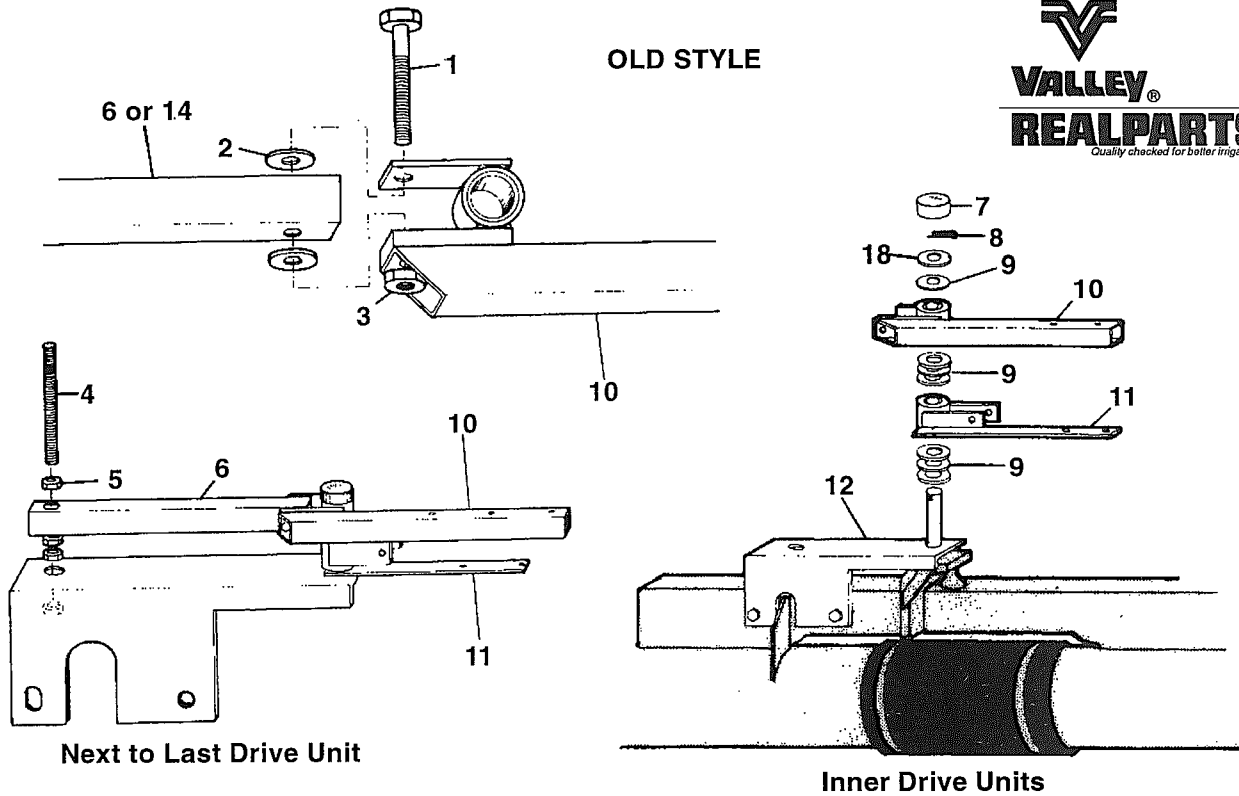

# BELOW-GROUND GUIDANCE ANTENNA MOUNT

ITEM	DESCRIPTION	PART #
1	Snap-on Bushing .....	0992070
2	Antenna Tube Plate .....	1732167
3	Horizontal Antenna Tube .....	1732166
4	Antenna Tube .....	1732162
5	1000 H2 Antenna .....	0315701
	1200 H2 Antenna .....	0315702
6	Antenna Mount Bracket .....	1732163
7	Antenna Drop Strap .....	1732161
8	3/8" x 3" Cap Screw .....	0161037
9	3/8" Flat Washer .....	0142031
10	3/8" Lock Nut .....	0133006
11	3/8" x 1-1/4" Cap Screw .....	0161153
12	1/2" x 1-1/2" Cap Screw .....	0161026
13	1/2" Flat Washer .....	0142026
14	1/2" Lock Nut .....	0133005

# FLOATING ALIGNMENT CONTROLS

OLD STYLE

ITEM	DESCRIPTION	PART #	ITEM	DESCRIPTION	PART #
1	1/2" X 3-1/2" Cap Screw .....	0161060	14	Alignment Tube .....	1730571
2	1/2" Flat Washer .....	0142026	15	Cable Attachment Assembly .....	1730572
3	1/2" Lock Nut .....	0133005	16	3/8" x 7" Hook Bolt .....	0161366
4	Stabilizer Stud .....	1730579	17	Pad .....	1730478
5	3/4" Nut .....	0131008	18	Steel Washer .....	0141063
6	Outer Tower Box Stabilizer .....	1730580	19	105' Span Cable - 8" & 6-5/8" System .....	1731008
7	Caplug .....	0261033		105' Span Cable - 10" System .....	1702751
8	1/4" Cotter Pin .....	0151015		126' Span Cable .....	1731009
9	Alignment Washer .....	1730570		147' Span Cable .....	1731010
10	Yoke & Tower Box Support .....	1730566		160' Span Cable .....	1731011
11	Yoke & Control Rod .....	1730562		170' Span Cable .....	1731012
12	Alignment Shaft Assembly .....	1730559		185' Span Cable .....	1731013
13	Brace .....	1730485	20	Single Transition Chain .....	1730581