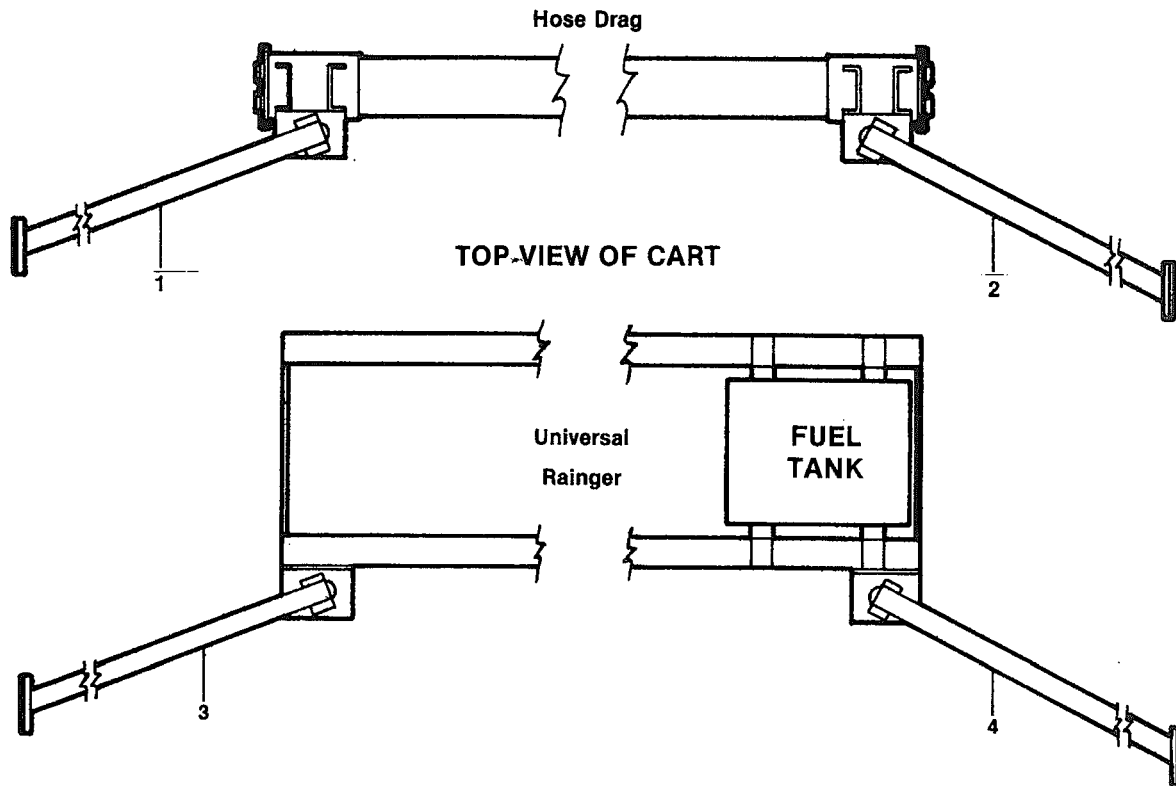

GUIDANCE BOX SUPPORTS

ITEM	DESCRIPTION	PART #
1	Left Guidance Support (4" H.D.)	1732080
	Left Guidance Support (6" H.D.)	1732138
2	Right Guidance Support (4" H.D.).....	1732081
	Right Guidance Support (6" H.D.).....	1732137
3	Long Guidance Support	1730618
4	Short Guidance Support	1730619