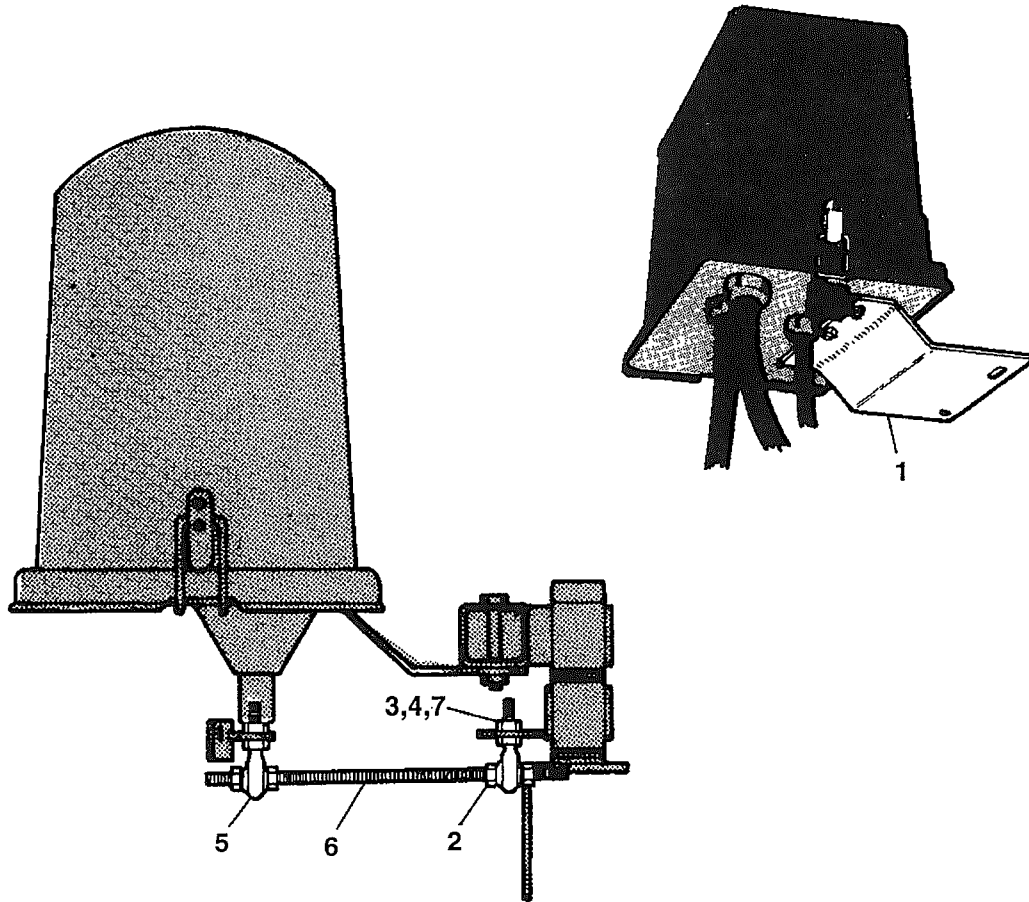

ALIGNMENT CONTROL TOWER BOX HARDWARE

ITEM	DESCRIPTION	PART #
1	Tower Box Mounting Plate	1730577
2	5/16" Nut	0131037
3	5/16" Lock Washer	0141008
4	5/16" Flat Washer	0142017
5	5/16" Ball Joint Rod End R.H.	0992984
	5/16" Ball Joint Rod End R.H. (Stain. Steel)....	0996131
6	Adjustment Rod	1731232
7	5/16" - 24 Nut	0131068