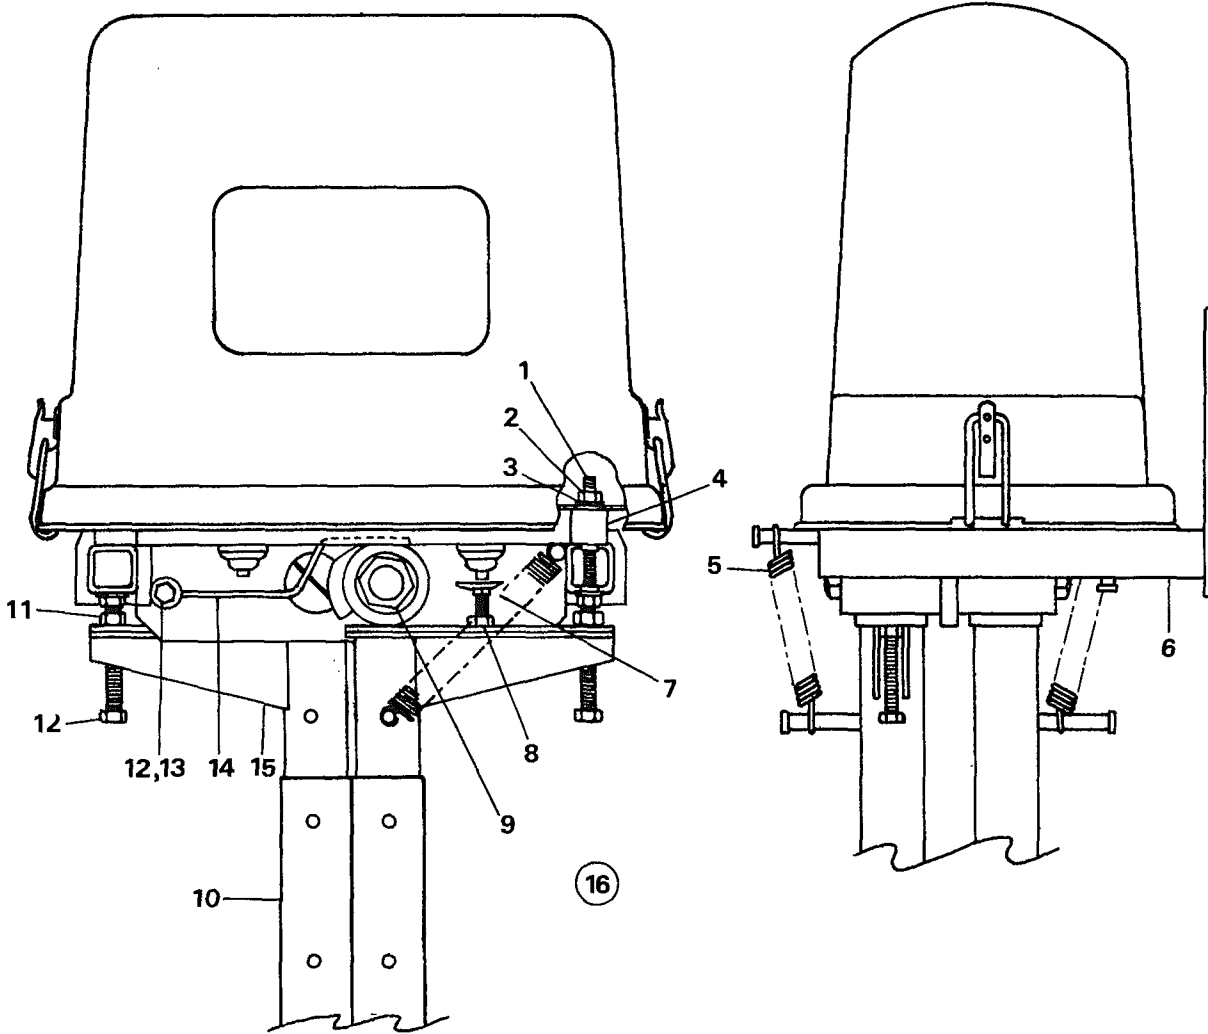

# GUIDANCE BOX SUPPORTS

ITEM	DESCRIPTION	PART #
1	Left Guidance Support (4" H.D.) .....	1732080
	Left Guidance Support (6" H.D.) .....	1732138
2	Right Guidance Support (4" H.D.).....	1732081
	Right Guidance Support (6" H.D.).....	1732137
3	Long Guidance Support .....	1730618
4	Short Guidance Support .....	1730619

# Steering/Safety Box

ITEM	DESCRIPTION	PART #	ITEM	DESCRIPTION	PART #
1	1/4" x 2-1/2" Cap Screw	0161054	9	5/8" x 3" Countersunk Bolt	0164138
2	1/4" Lock Nut	0133008	10	Control Arm Extension	1731014
3	1/4" Flat Washer	0142022	11	5/16" Hex Nut	0131019
4	Spacer Sleeve	1730727	12	5/16" x 2-1/2" Cap Screw	0161123
5	Spring	0181078	13	5/16" Lock Nut	0133007
6	Mounting Bracket	1730711	14	Follower Assembly	1730731
7	1/4" x 2-1/2" Elevator Bolt	0164219	15	Control Arm Assembly	1730730
8	1/4" Hex Nut	0131020	16	Steering Safety Box COMPLETE	1811639

ITEM	DESCRIPTION	PART #	ITEM	DESCRIPTION	PART #
1	1/4" x 2-1/2" Cap Screw .....	0161054	11	1/4" Hex Nut .....	0131020
2	1/4" Lock Nut .....	0133008	12	1/4" x 1-1/4" Cap Screw .....	0161392
3	1/4" Flat Washer .....	0142022	13	5/16" Lock Nut .....	0133007
4	Spacer Sleeve .....	1730727	14	Paddle Safety Switch .....	1731351
5	Spring .....	0181089	15	Assembly Control Arm .....	1731464
6	Mounting Bracket .....	1730711	16	Steering Safety Box COMPLETE .....	1812244
7	1/4" x 2-1/2" Elevator Bolt .....	0164219	17	Arm Bushing .....	1731048
8	1/4" Hex Nut .....	0131020	18	5/16" Flat Washer .....	0142017
9	5/8" x 3" Countersunk Bolt .....	0164138	19	5/16" x 1-3/4" Cap Screw .....	0161095
10	Control Arm Extension .....	1731047			