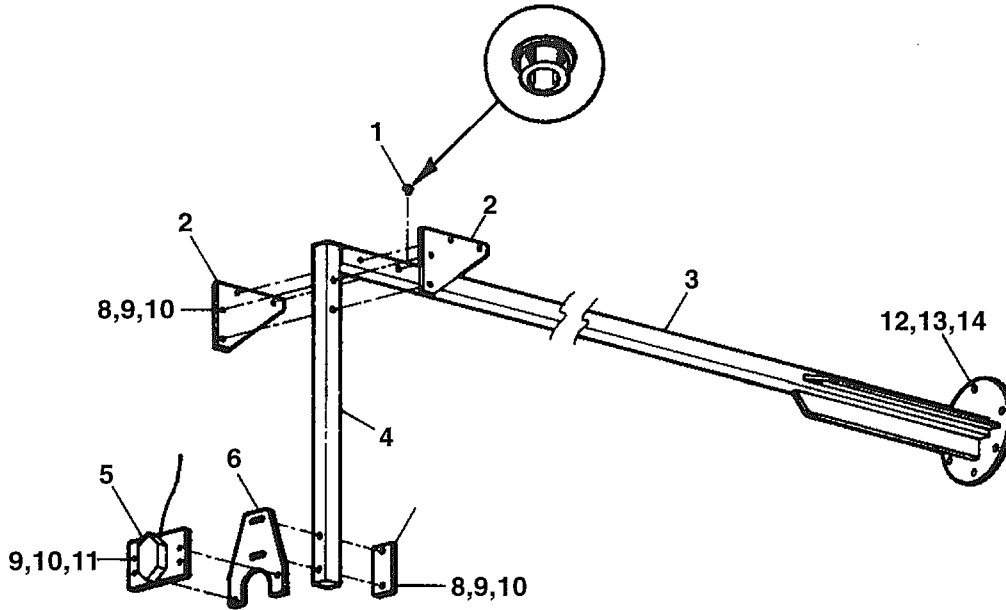

BELOW-GROUND GUIDANCE ANTENNA MOUNT

ITEM	DESCRIPTION	PART #
1	Snap-on Bushing	0992070
2	Antenna Tube Plate	1732167
3	Horizontal Antenna Tube	1732166
4	Antenna Tube	1732162
5	1000 H2 Antenna	0315701
	1200 H2 Antenna	0315702
6	Antenna Mount Bracket	1732163
7	Antenna Drop Strap	1732161
8	3/8" x 3" Cap Screw	0161037
9	3/8" Flat Washer	0142031
10	3/8" Lock Nut	0133006
11	3/8" x 1-1/4" Cap Screw	0161153
12	1/2" x 1-1/2" Cap Screw	0161026
13	1/2" Flat Washer	0142026
14	1/2" Lock Nut	0133005