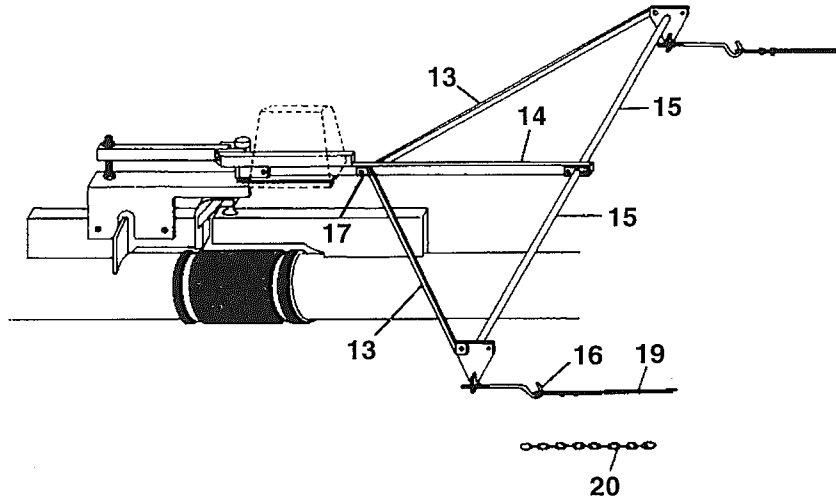

# BELOW-GROUND GUIDANCE ANTENNA MOUNT

ITEM	DESCRIPTION	PART #
1	Snap-on Bushing .....	0992070
2	Antenna Tube Plate .....	1732167
3	Horizontal Antenna Tube .....	1732166
4	Antenna Tube .....	1732162
5	1000 H2 Antenna .....	0315701
	1200 H2 Antenna .....	0315702
6	Antenna Mount Bracket .....	1732163
7	Antenna Drop Strap .....	1732161
8	3/8" x 3" Cap Screw .....	0161037
9	3/8" Flat Washer .....	0142031
10	3/8" Lock Nut .....	0133006
11	3/8" x 1-1/4" Cap Screw .....	0161153
12	1/2" x 1-1/2" Cap Screw .....	0161026
13	1/2" Flat Washer .....	0142026
14	1/2" Lock Nut .....	0133005

# FLOATING ALIGNMENT CONTROLS

OLD STYLE

ITEM	DESCRIPTION	PART #	ITEM	DESCRIPTION	PART #
1	1/2" X 3-1/2" Cap Screw .....	0161060	14	Alignment Tube .....	1730571
2	1/2" Flat Washer .....	0142026	15	Cable Attachment Assembly .....	1730572
3	1/2" Lock Nut .....	0133005	16	3/8" x 7" Hook Bolt .....	0161366
4	Stabilizer Stud .....	1730579	17	Pad .....	1730478
5	3/4" Nut .....	0131008	18	Steel Washer .....	0141063
6	Outer Tower Box Stabilizer .....	1730580	19	105' Span Cable - 8" & 6-5/8" System .....	1731008
7	Caplug .....	0261033		105' Span Cable - 10" System .....	1702751
8	1/4" Cotter Pin .....	0151015		126' Span Cable .....	1731009
9	Alignment Washer .....	1730570		147' Span Cable .....	1731010
10	Yoke & Tower Box Support .....	1730566		160' Span Cable .....	1731011
11	Yoke & Control Rod .....	1730562		170' Span Cable .....	1731012
12	Alignment Shaft Assembly .....	1730559		185' Span Cable .....	1731013
13	Brace .....	1730485	20	Single Transition Chain .....	1730581