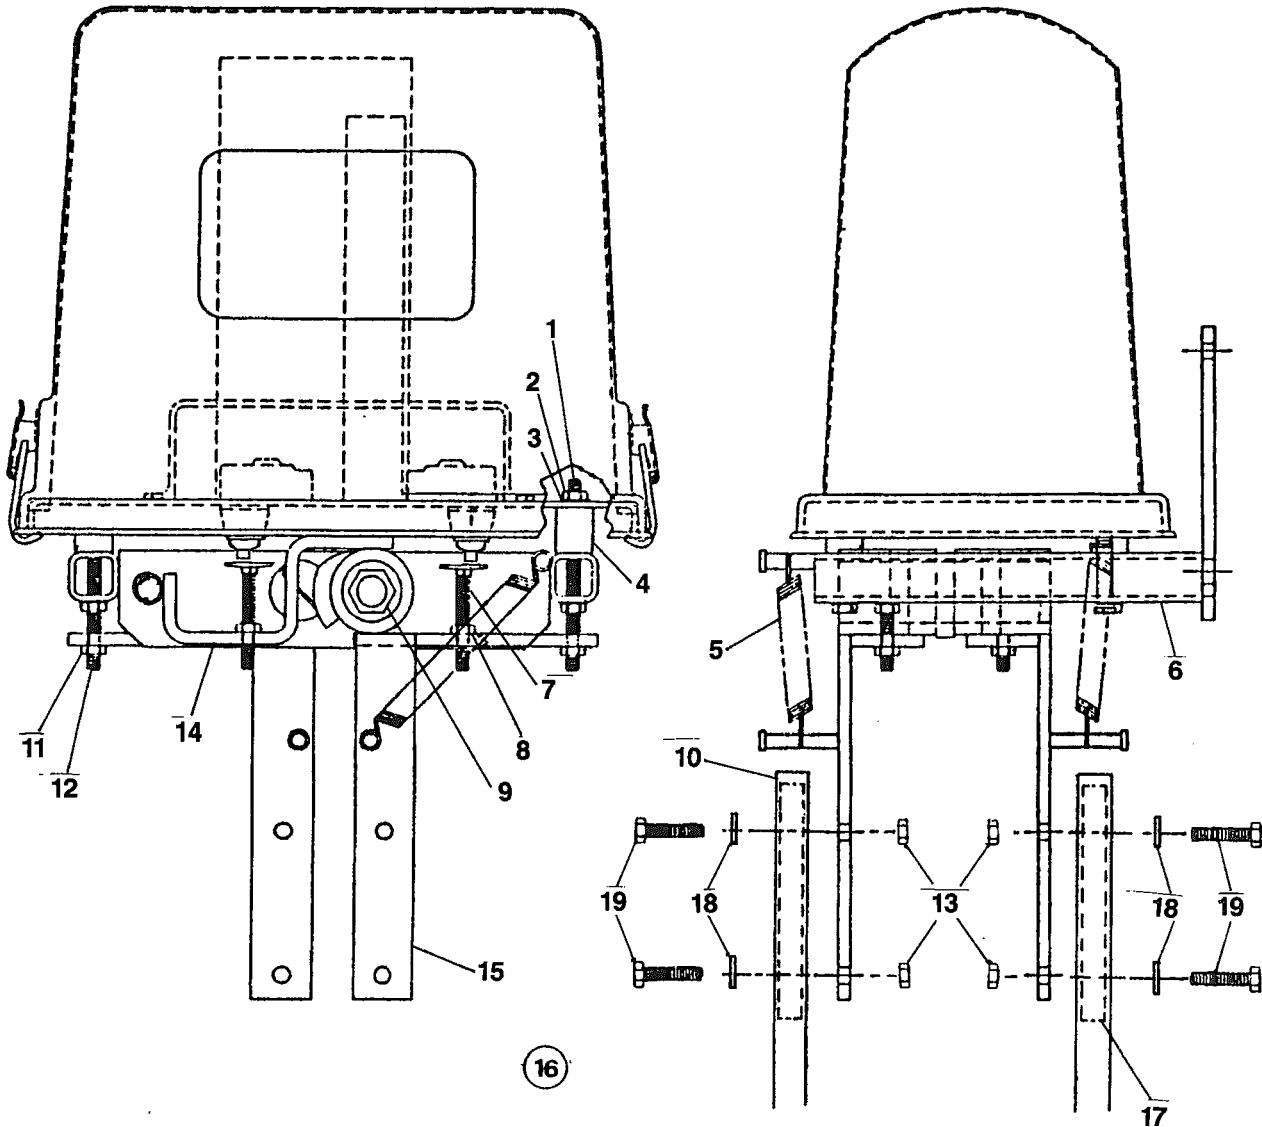

# GUIDANCE BOX SUPPORTS

ITEM	DESCRIPTION	PART #
1	Left Guidance Support (4" H.D.) .....	1732080
	Left Guidance Support (6" H.D.) .....	1732138
2	Right Guidance Support (4" H.D.).....	1732081
	Right Guidance Support (6" H.D.).....	1732137
3	Long Guidance Support .....	1730618
4	Short Guidance Support .....	1730619

# Steering/Safety Box

ITEM	DESCRIPTION	PART #	ITEM	DESCRIPTION	PART #
1	1/4" x 2-1/2" Cap Screw	0161054	9	5/8" x 3" Countersunk Bolt	0164138
2	1/4" Lock Nut	0133008	10	Control Arm Extension	1731014
3	1/4" Flat Washer	0142022	11	5/16" Hex Nut	0131019
4	Spacer Sleeve	1730727	12	5/16" x 2-1/2" Cap Screw	0161123
5	Spring	0181078	13	5/16" Lock Nut	0133007
6	Mounting Bracket	1730711	14	Follower Assembly	1730731
7	1/4" x 2-1/2" Elevator Bolt	0164219	15	Control Arm Assembly	1730730
8	1/4" Hex Nut	0131020	16	Steering Safety Box COMPLETE	1811639

ITEM	DESCRIPTION	PART #	ITEM	DESCRIPTION	PART #
1	1/4" x 2-1/2" Cap Screw .....	0161054	11	1/4" Hex Nut .....	0131020
2	1/4" Lock Nut .....	0133008	12	1/4" x 1-1/4" Cap Screw .....	0161392
3	1/4" Flat Washer .....	0142022	13	5/16" Lock Nut .....	0133007
4	Spacer Sleeve .....	1730727	14	Paddle Safety Switch .....	1731351
5	Spring .....	0181089	15	Assembly Control Arm .....	1731464
6	Mounting Bracket .....	1730711	16	Steering Safety Box COMPLETE .....	1812244
7	1/4" x 2-1/2" Elevator Bolt .....	0164219	17	Arm Bushing .....	1731048
8	1/4" Hex Nut .....	0131020	18	5/16" Flat Washer .....	0142017
9	5/8" x 3" Countersunk Bolt .....	0164138	19	5/16" x 1-3/4" Cap Screw .....	0161095
10	Control Arm Extension .....	1731047			