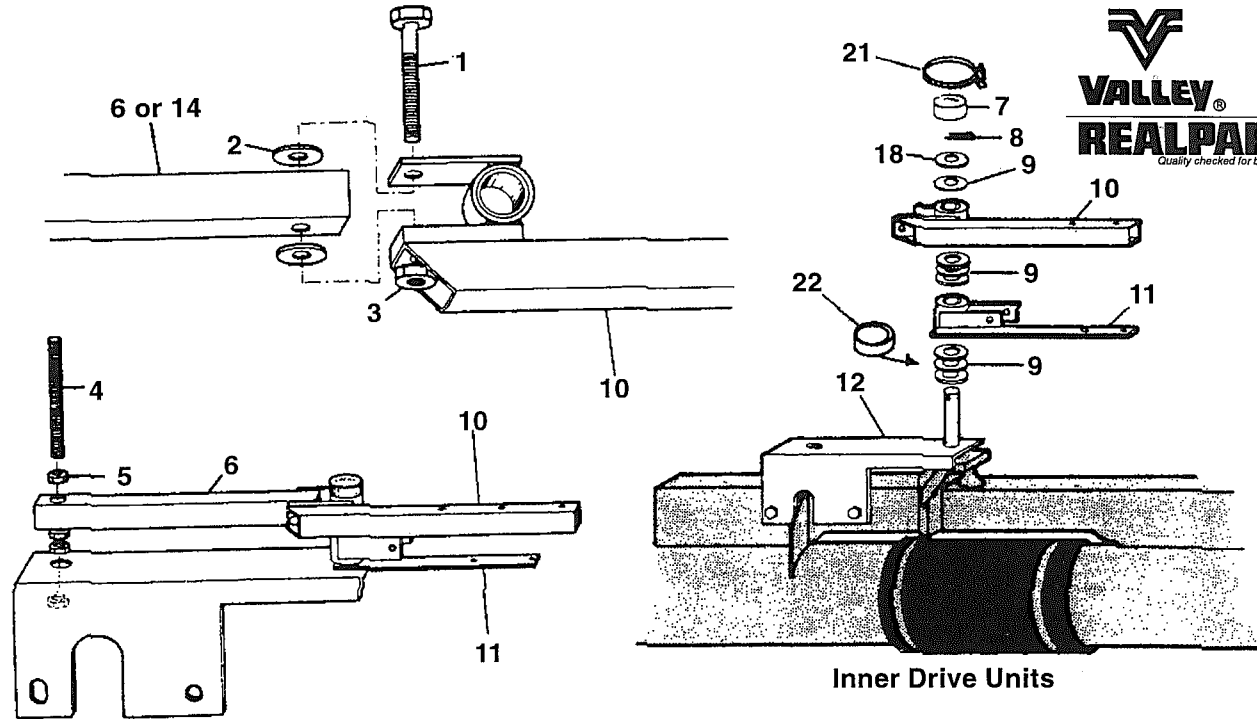

FLOATING ALIGNMENT CONTROLS

Next to Last Drive Unit

Inner Drive Units

ITEM	DESCRIPTION	PART #	ITEM	DESCRIPTION	PART #
1	1/2" X 3-1/2" Cap Screw	0161060	105'	Span Cable - 10" System	1702751
2	1/2" Flat Washer	0142026	126'	Span Cable	1731009
3	1/2" Lock Nut	0133005	147'	Span Cable	1731010
4	Stabilizer Stud	1730579	160'	Span Cable (STD + Model 6000)	1731011
5	3/4" Nut	0131008	161'	Span Cable	1780849
6	Outer Tower Box Stabilizer	1730580	170'	Span Cable	1731012
7	Caplug	0261033	185'	Span Cable	1731013
8	1/4" Cotter Pin	0151015	109'	Span Cable (Model 6000)	1780665
9	Alignment Washer	1730570	128'	Span Cable 8" Span (Model 6000)	1780671
10	Yoke & Tower Box Support	1730566	146'	Span Cable 8" Span (Model 6000)	1780672
11	Yoke & Control Rod	1730562	164'	Span Cable (Model 6000)	1780668
12	Alignment Shaft Assembly	1730559	128'	Span Cable 6-5/8" Span (Model 6000)	1780666
13	Brace	1730485	146'	Span Cable 6-5/8" Span (Model 6000)	1780667
14	Alignment Tube	1730571	183'	Span Cable (Model 6000)	1780669
15	Cable Attachment Assembly	1730572	201'	Span Cable (Model 6000)	1780670
16	3/8" x 7" Hook Bolt	0161366	20	Single Transition Chain	1730581
17	Pad	1730478	21	Hose Clamp 1-3/4"	0271064
18	Steel Washer	0141063	22	Bearing Sleeve	0933010
19	105' Span Cable - 8" & 6-5/8" System	1731008	23	Threaded Chain Connector	0323042