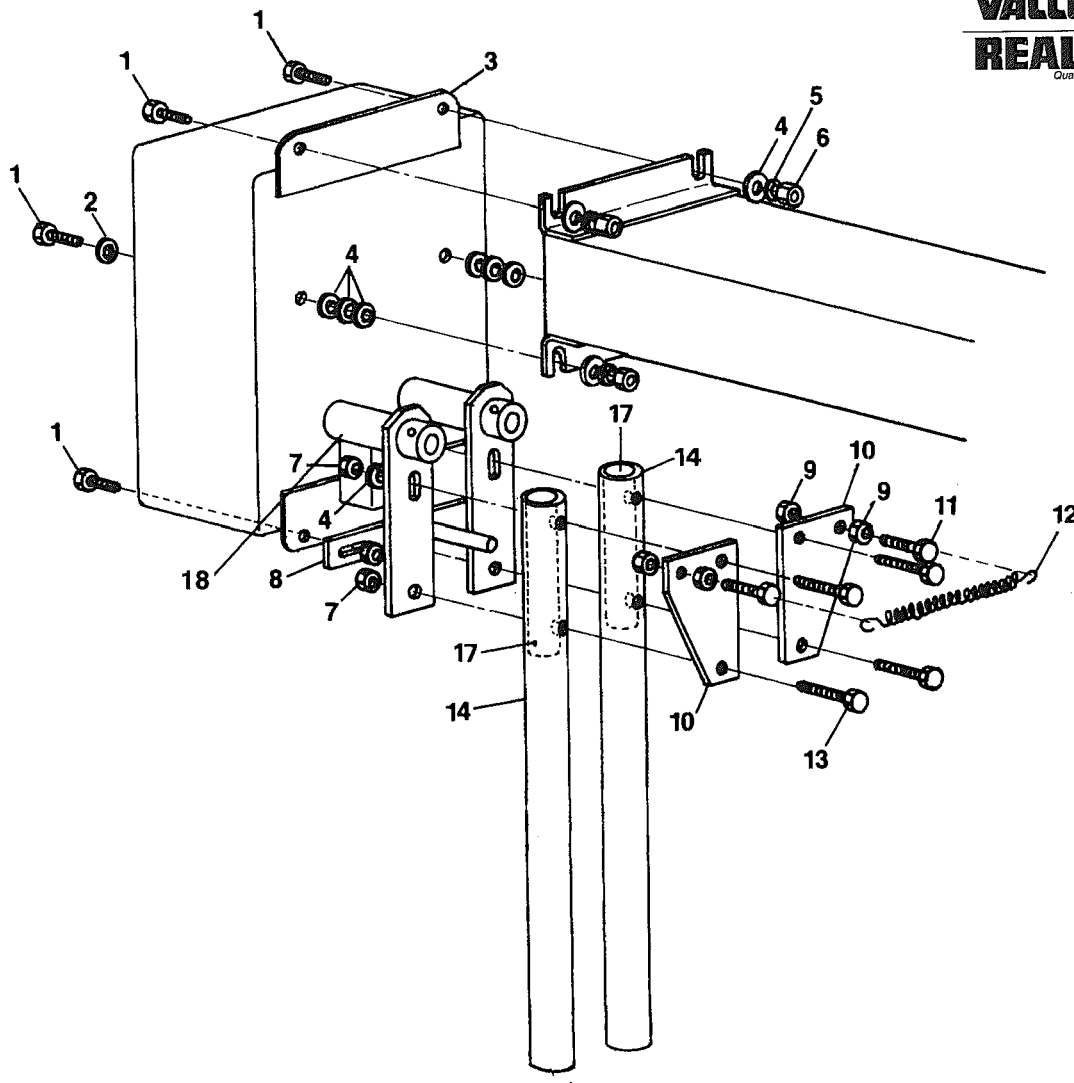

LINEAR CABLE GUIDANCE BOX

ITEM	DESCRIPTION	PART #
1	1/4" x 1" Cap Screw	0161056
2	1/4" Rubber Washer	1730631
3	Cable Guidance Box	1811530
4	1/4" Flat Washer	0142022
5	1/4" Lock Washer	0141009
6	1/4" Nut	0131020
7	5/16" Lock Nut	0133007
8	Control Arm Stop	1730620
9	5/16" Nut	0131019
10	Control Arm Keeper	1730611
11	5/16" x 1-1/2" Cap Screw	0161049
12	Spring	0181078
13	5/16" x 2" Cap Screw	0161079
14	Control Arm	1731047
15	1/4" Lock Nut	0133008
16	1-1/4" x 1-1/4" Cap Screw	0161183
17	Control Arm Bushing	1731048
18	Plastic Bushing - 4 Required Per Box	1915198