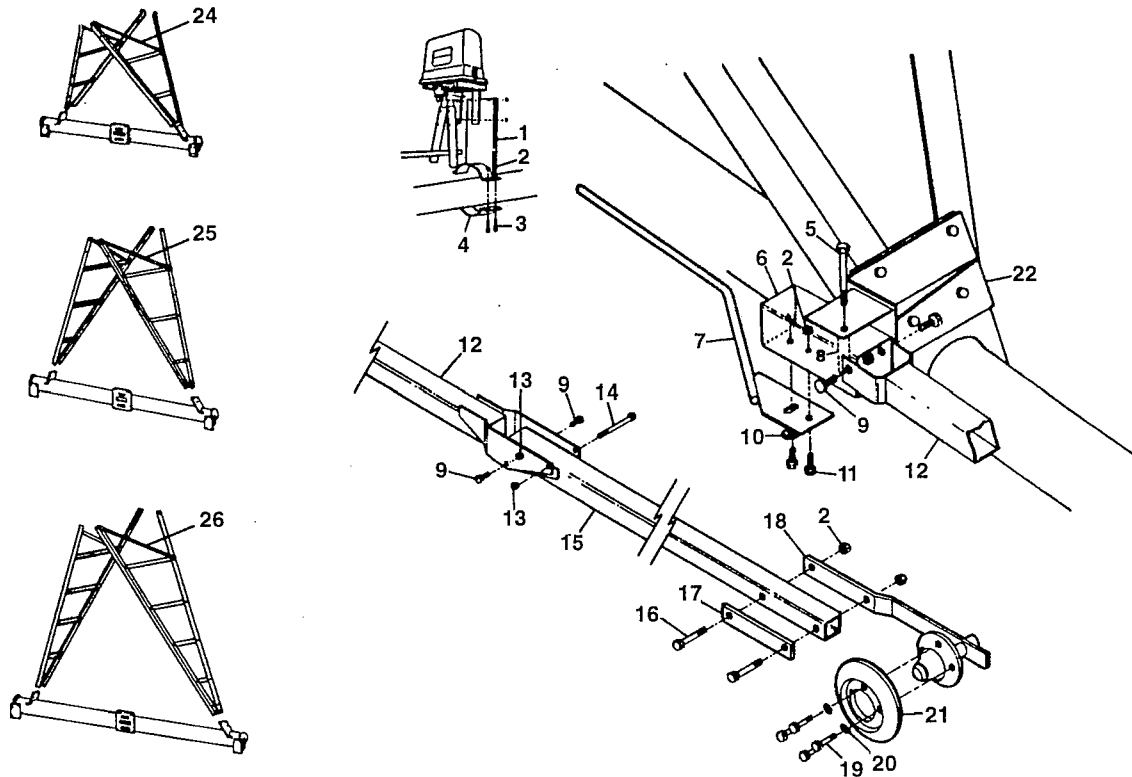

ITEM	DESCRIPTION	PART #	ITEM	DESCRIPTION	PART #
1	Guidance Box Mount.....	1732348	14	5/8" x 5-1/2" Cap Screw	0161105
2	1/2" Locknut.....	0133005	15	Front Guidance Tube	1732357
3	1/2" x 2-1/2" Cap Screw	0161023	16	1/2" x 4-1/2" Cap Screw	0161110
4	6-5/8" Half Clamp	1700622	17	Guide Wheel Mounting Plate	1732373
5	5/8" x 7" Cap Screw	0161104	18	Guide Wheel Mount	1732382
6	Swivel Tube	1732369	19	1/2" x 1-1/2" F.T. Cap Screw	0161025
7	Actuator	1732364	20	1/2" Lock Washer	0141005
8	Pivot Tube	1732361	21	Guide Wheel	0992920
9	5/8" x 1-3/4" Cap Screw	0161088	22	R.H. Pivot Mounting Bracket	1732346
10	1/2" Flat Washer	0142026	23	L.H. Pivot Mounting Bracket (Not Shown) ...	1732343
11	1/2" x 1-1/2" Cap Screw	0161026	24	Low Profile Diagonal Brace	1732386
12	Rear Guidance Tube	1732350	25	Standard System Diagonal Brace	1732383
13	5/8" Locknut.....	0133010	26	High Profile Diagonal Brace	1702999