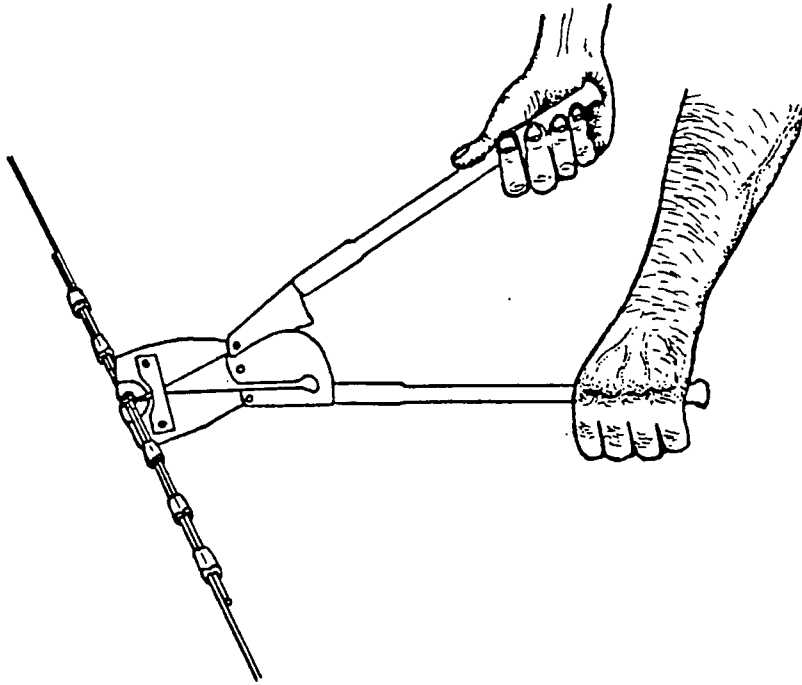

GUIDANCE CABLE SPLICE PACKAGES

Guidance Cable Splice Pkg's.

Description	Part #
2,000' Cable	Pkg. 883
500' Cable	Pkg. 882
25 Splicing Sleeves	Pkg. 885