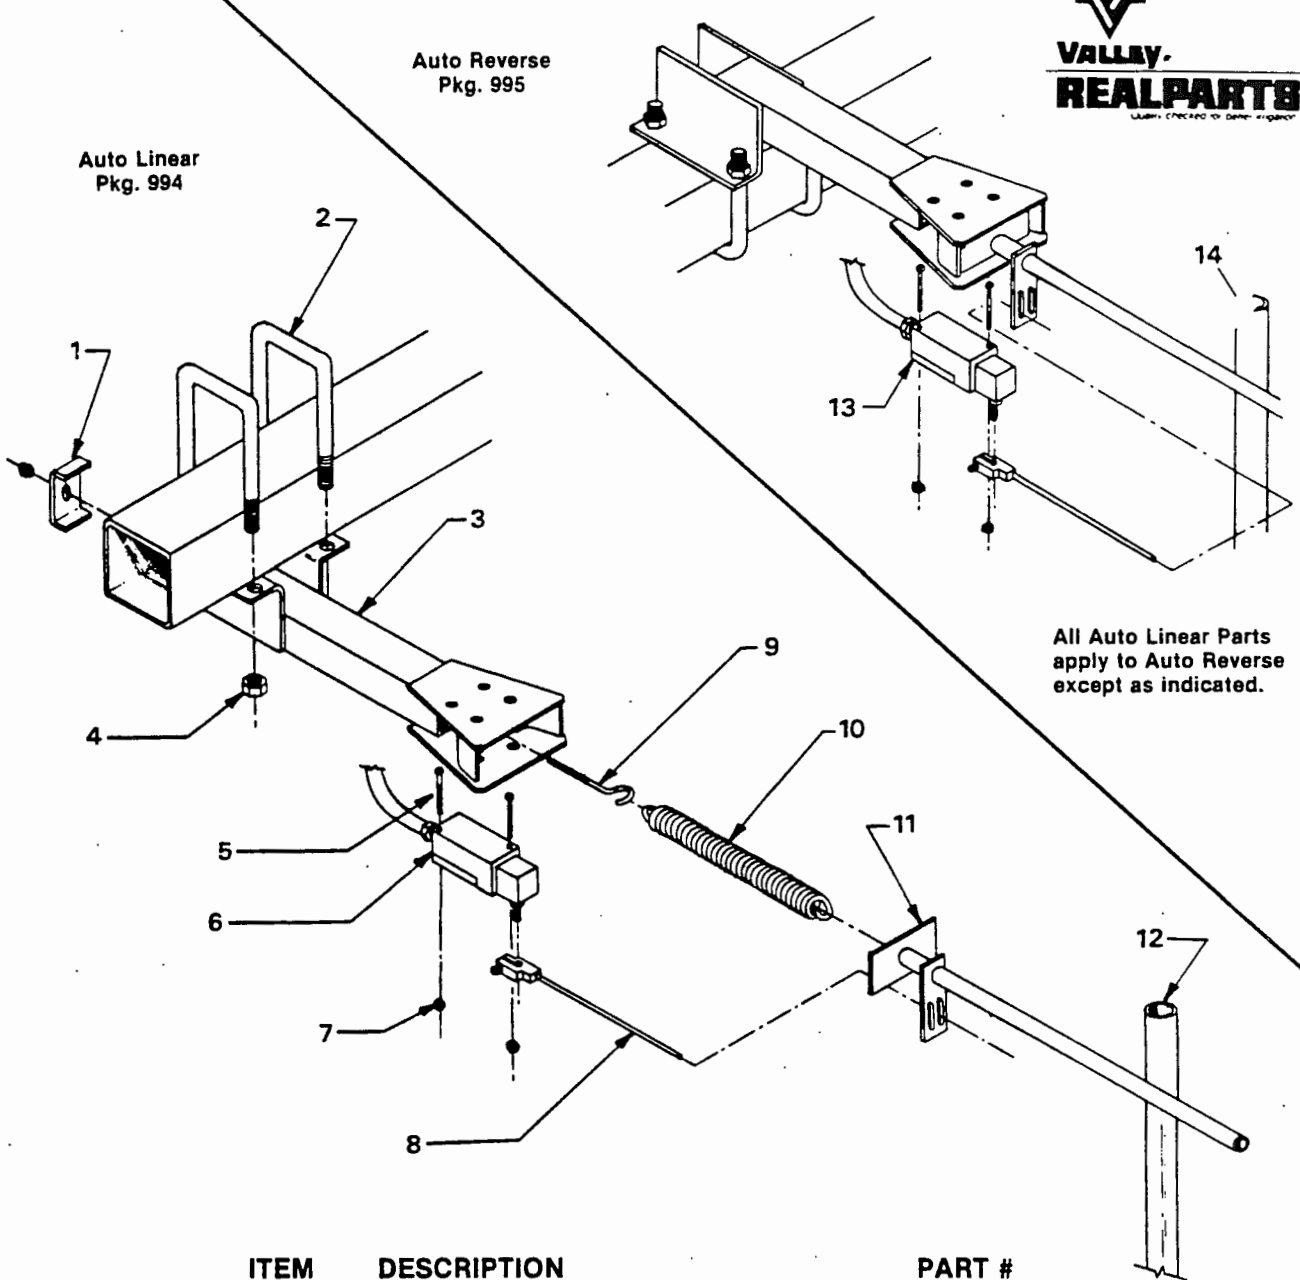

AUTO LINEAR, AUTO REVERSE PACKAGES

Auto Linear
Pkg. 994

Auto Reverse
Pkg. 995

All Auto Linear Parts
apply to Auto Reverse
except as indicated.

ITEM	DESCRIPTION	PART #
1	End Plate	1731062
2	3/4" x 7" U-Bolt	176048
3	Auto Linear Switch Mount	1731061
4	3/4" Hex Nut	131008
5	#10 x 2" R.H.M.S.	164137
6	Auto Linear Switch Assy.	1811862
7	#10 Nut	131055
8	Micro Switch Arm Lever	315623
9	3/8" x 7" "J" Hook	161366
10	Spring	181007
11	Swivel Arm Assy.	1731055
12	Stop Arm - 66" Long	1731068
13	A.R. - A.S. Switch	1811769
14	Stop Arm - 72" Long	1731069