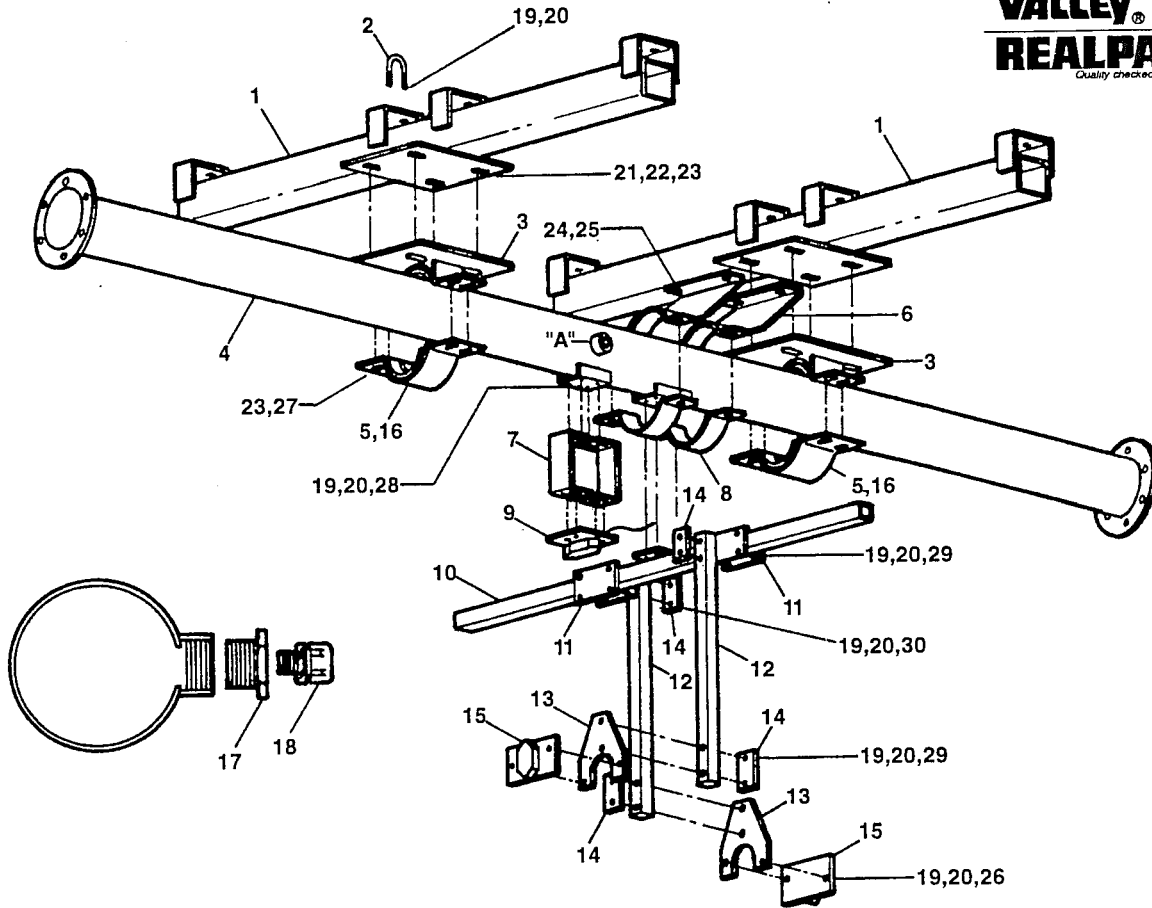

# GUIDANCE CABLE AND POSTS

ITEM	DESCRIPTION	PART #
1	Cable Anchor Post .....	1732057
2	3/16" Cable Clamp .....	202016
3	3/4" Nut .....	131008
4	End of Field Stop .....	1732073
5	Guide Rod .....	36024
6	Counter Balance .....	1732072
7	Cable (5,000 Ft.) .....	201005
8	Cable Hook .....	1732069
9	1/4" Lock Nut .....	133008
10	1/4" x 1 1/4" C.S. ....	161183
11	Support Stake .....	1732070
12	Wire Clip .....	1760420
13	Wire Clip Spacer .....	1760421

# GUIDANCE CABLE SPLICE PACKAGES

## Guidance Cable Splice Pkg's.

Description	Part #
2,000' Cable	Pkg. 883
500' Cable	Pkg. 882
25 Splicing Sleeves	Pkg. 885

ITEM	DESCRIPTION	PART #	ITEM	DESCRIPTION	PART #
1	Guidance Box Mount.....	1732348	14	5/8" x 5-1/2" Cap Screw .....	0161105
2	1/2" Locknut.....	0133005	15	Front Guidance Tube .....	1732357
3	1/2" x 2-1/2" Cap Screw .....	0161023	16	1/2" x 4-1/2" Cap Screw .....	0161110
4	6-5/8" Half Clamp .....	1700622	17	Guide Wheel Mounting Plate .....	1732373
5	5/8" x 7" Cap Screw .....	0161104	18	Guide Wheel Mount .....	1732382
6	Swivel Tube .....	1732369	19	1/2" x 1-1/2" F.T. Cap Screw .....	0161025
7	Actuator .....	1732364	20	1/2" Lock Washer .....	0141005
8	Pivot Tube .....	1732361	21	Guide Wheel .....	0992920
9	5/8" x 1-3/4" Cap Screw .....	0161088	22	R.H. Pivot Mounting Bracket .....	1732346
10	1/2" Flat Washer .....	0142026	23	L.H. Pivot Mounting Bracket (Not Shown) ...	1732343
11	1/2" x 1-1/2" Cap Screw .....	0161026	24	Low Profile Diagonal Brace .....	1732386
12	Rear Guidance Tube .....	1732350	25	Standard System Diagonal Brace .....	1732383
13	5/8" Locknut.....	0133010	26	High Profile Diagonal Brace .....	1702999